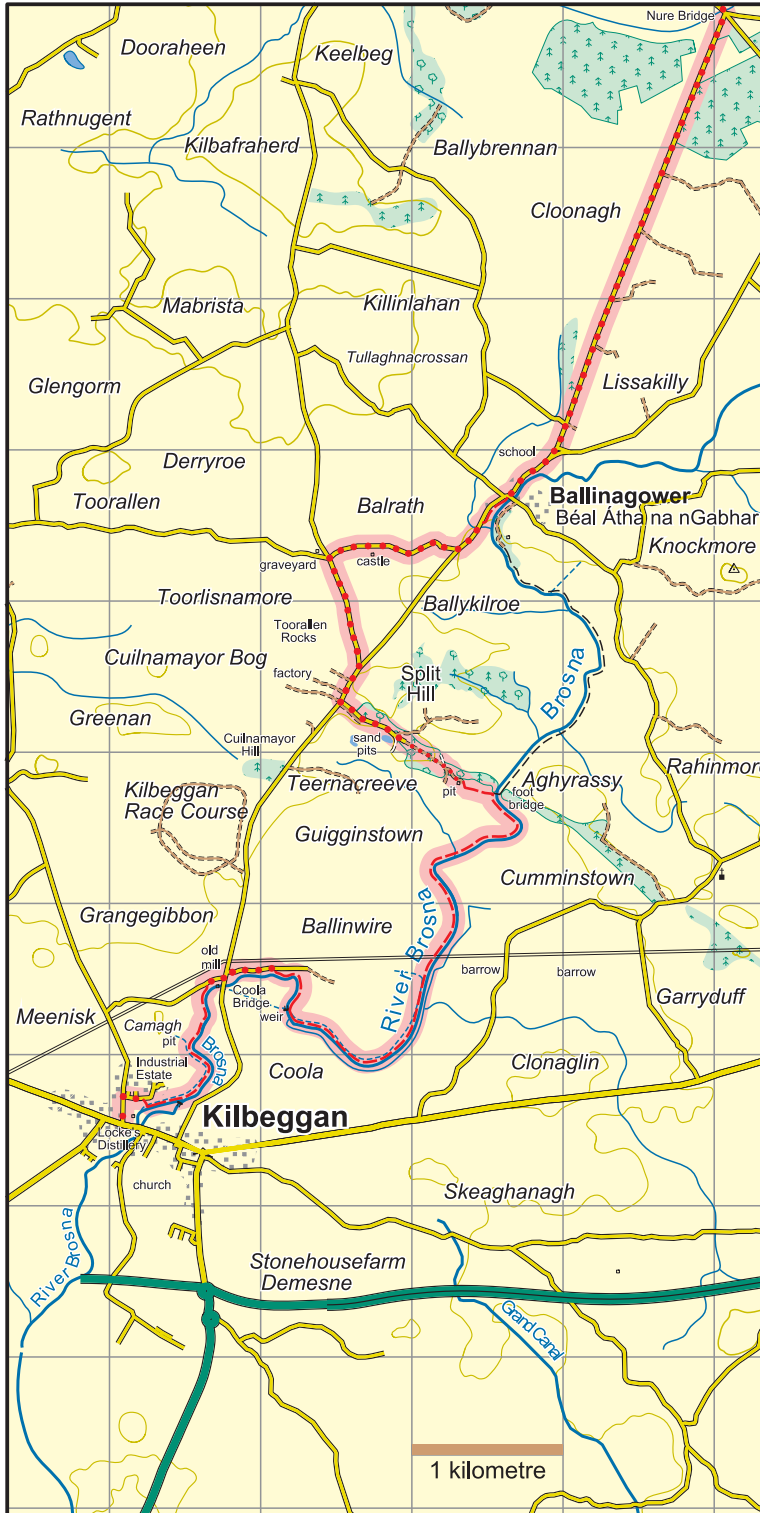

Westmeath Way : Map 1 Kilbeggan to Ballinagower

	National Road
	Main Road
	Minor Road
	Forest/ Dirt Road
	Track
	Rough Path/ No path
	Major power line
	Railway
	County boundary
	Cliff - impassable/small
	Forest - conifer/deciduous
	Car Park
	Church

The National Trails Office encourages trail users to apply the Leave No Trace principles:

1. Plan ahead and prepare
2. Be considerate of others
3. Respect farm animals and wildlife
4. Travel and camp on durable ground
5. Leave what you find
6. Dispose of waste properly
7. Minimise the affects of fire