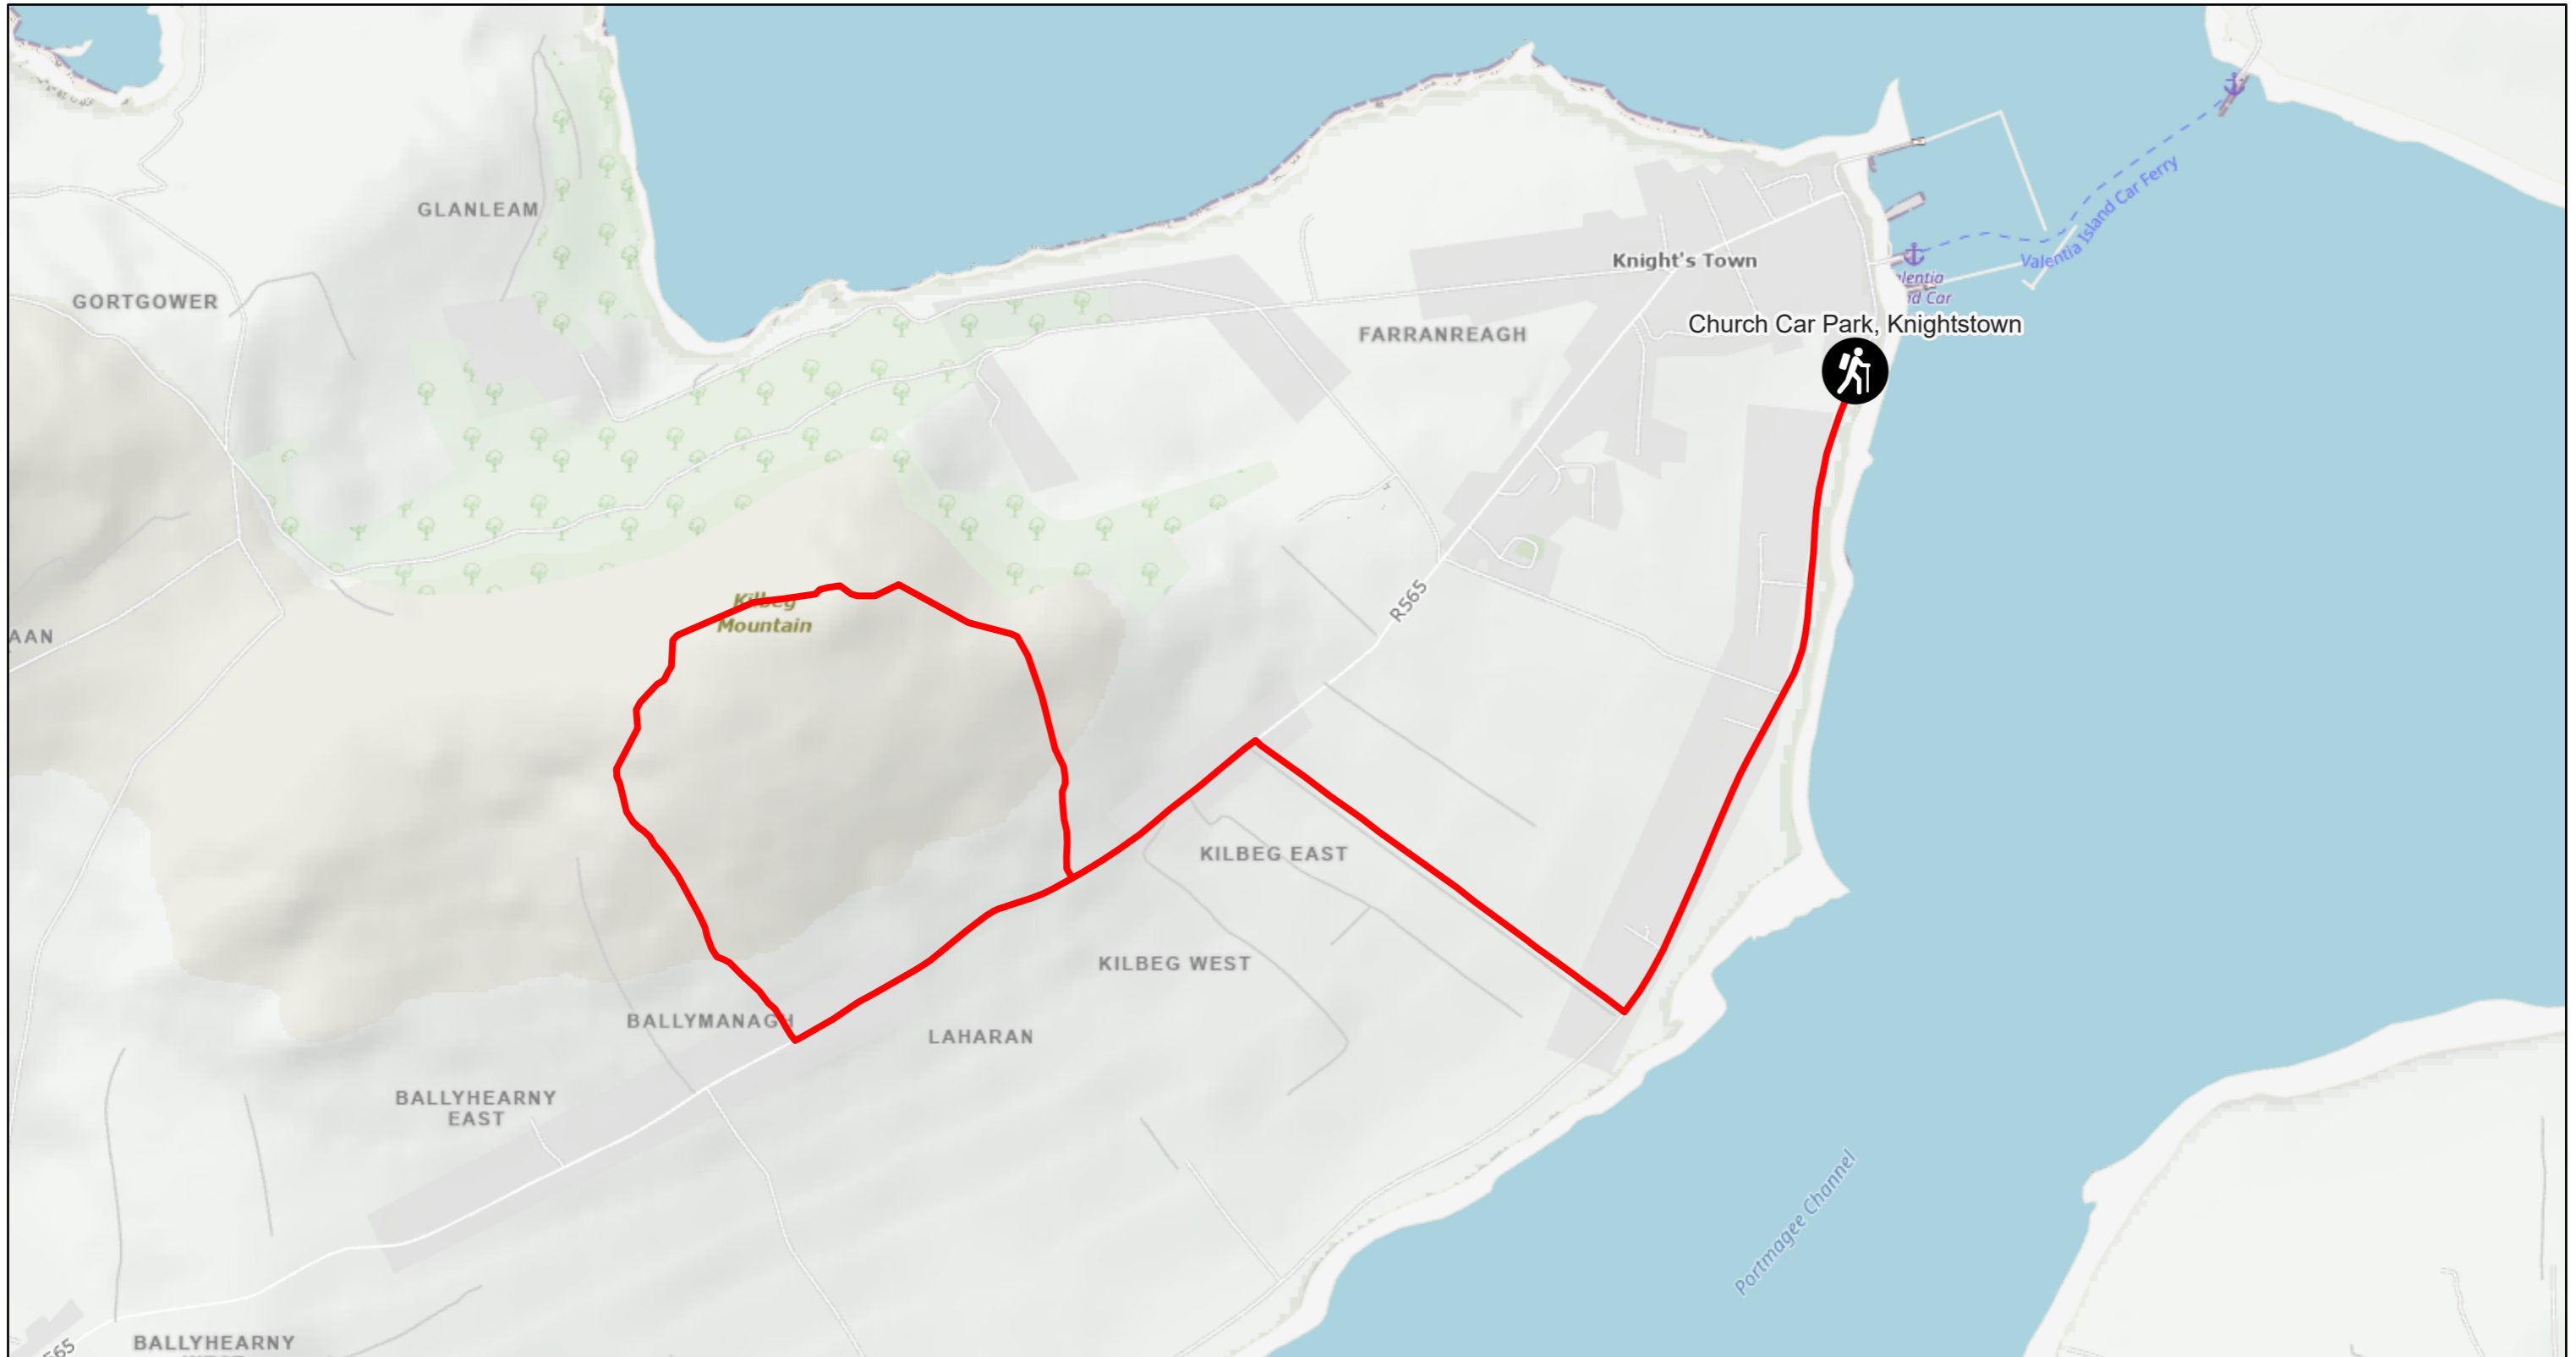

# Cullum's Cup Kilbeg Loop Map

2/27/2025, 10:17:49 AM

Trail

 Walking Trail

1:18,000

© OpenStreetMap (and) contributors, CC-BY-SA, © Tailte Éireann