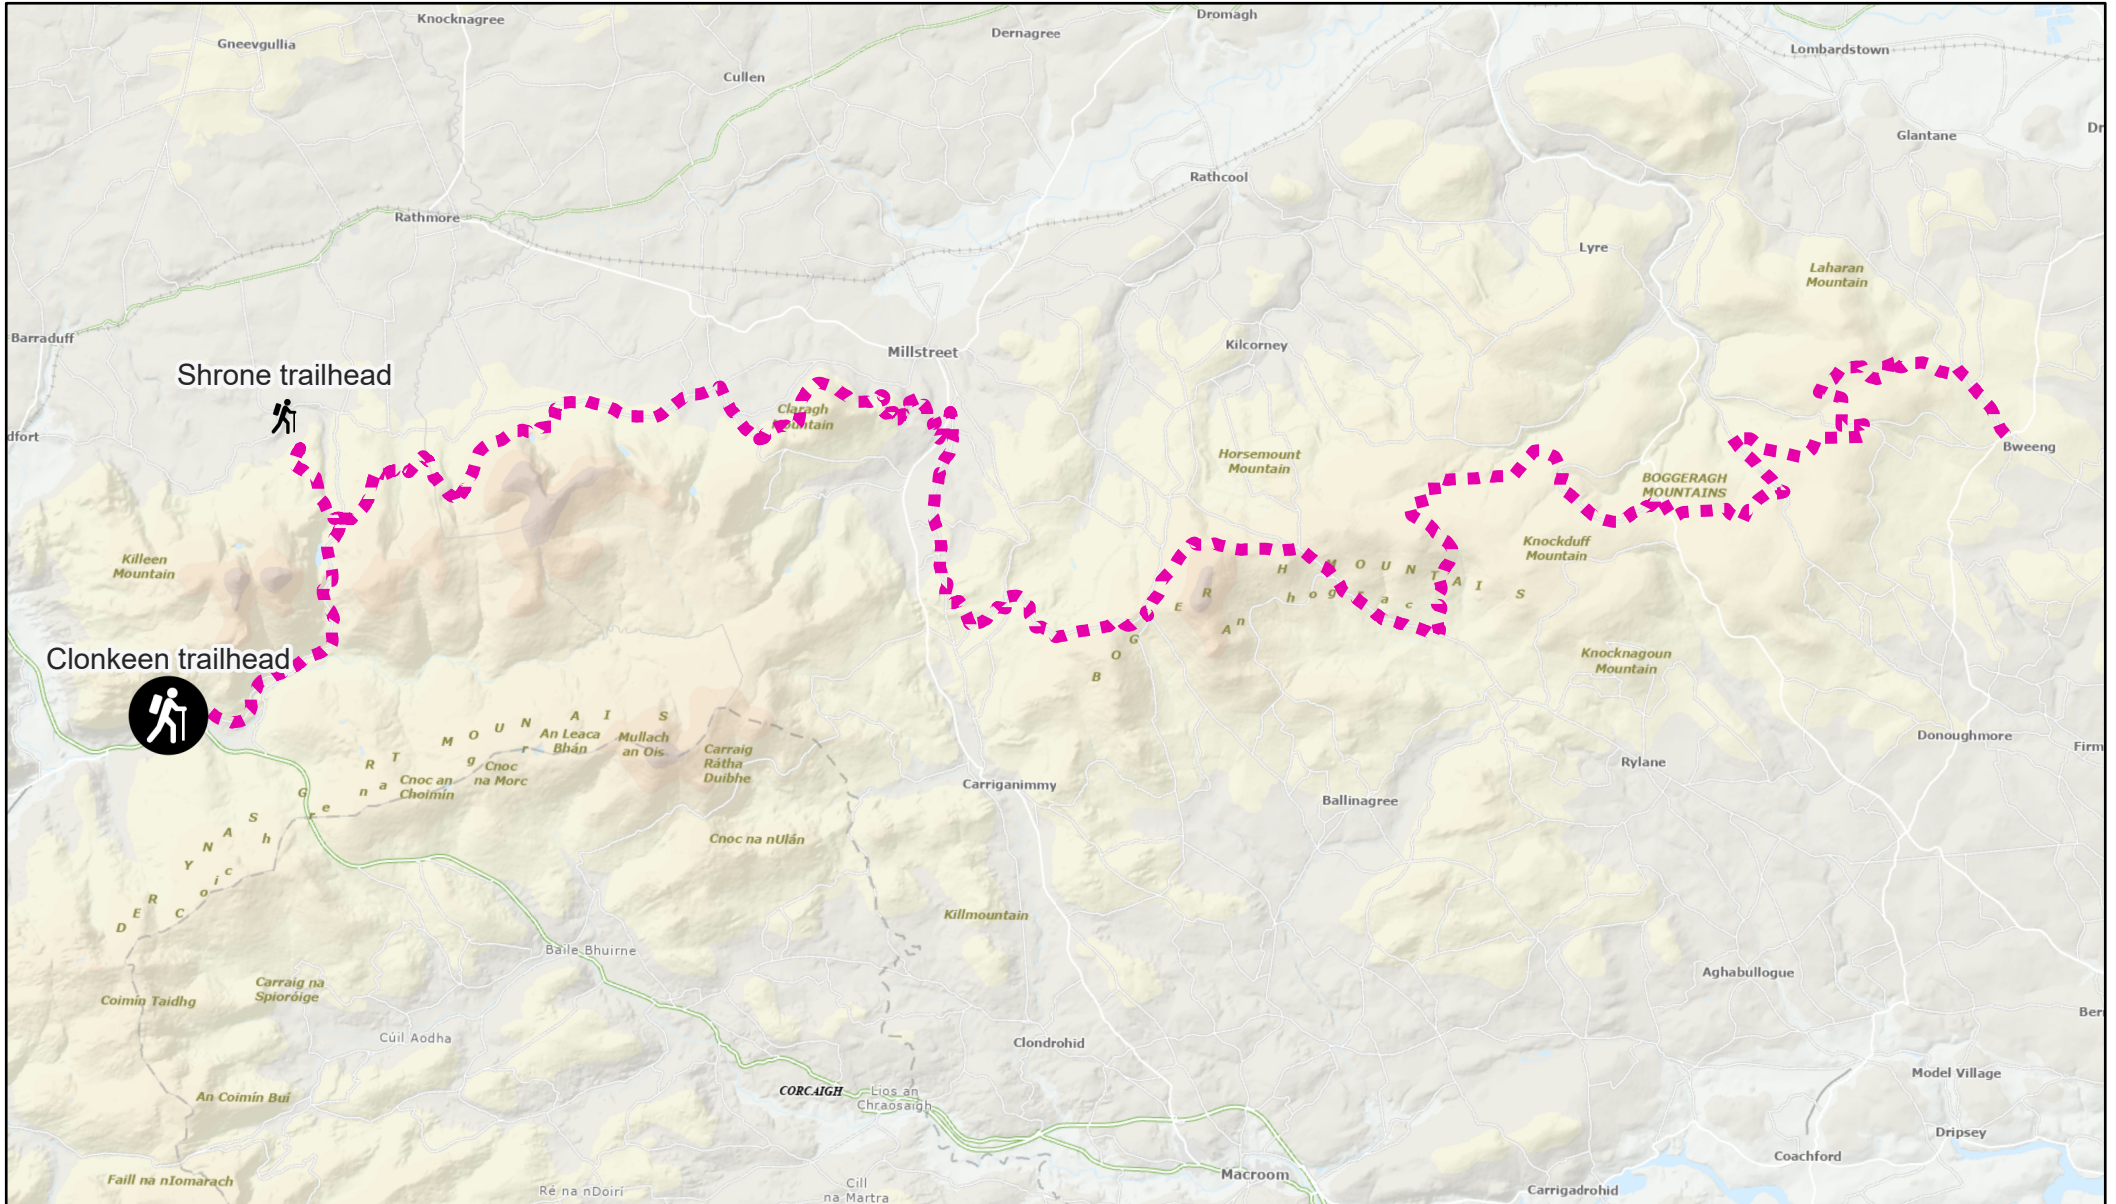

# Duhallow Way Overview Map

10/30/2024, 12:48:59 PM