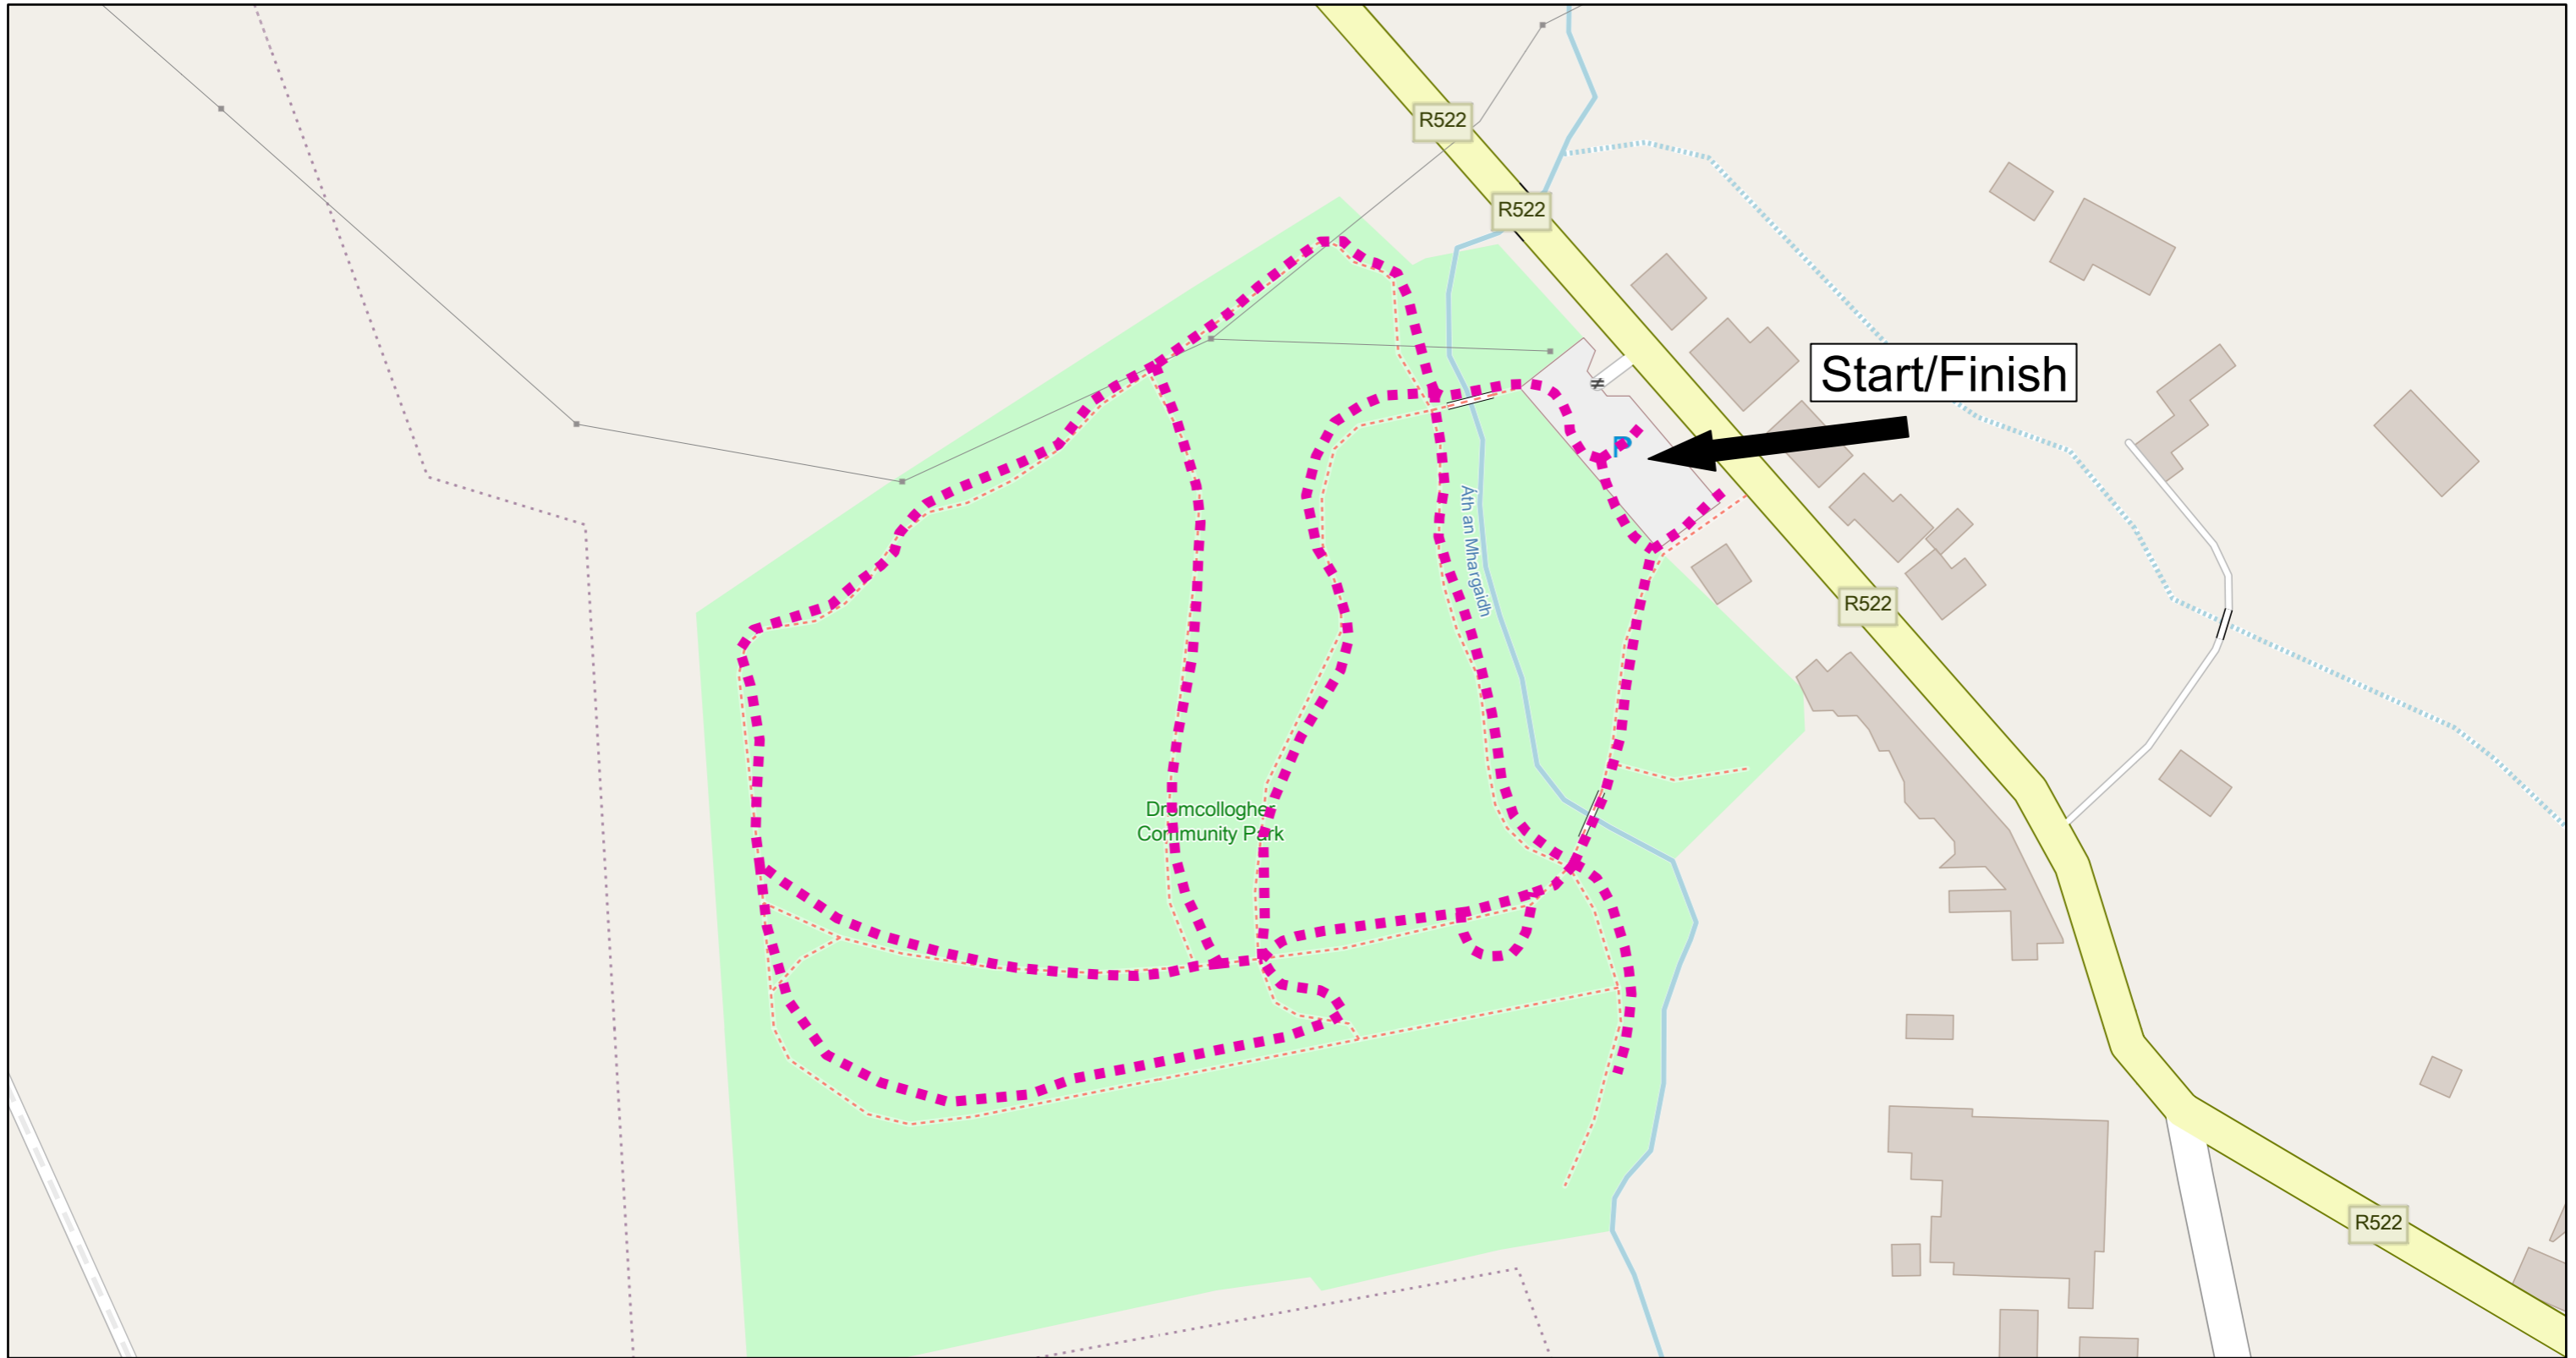

Dromcollogher Town Park Trail Map

9/13/2024, 11:12:46 AM

Trails

Walking Trail

1:2,000

Map data © OpenStreetMap contributors, Microsoft, Facebook, Inc. and its affiliates, Esri Community Maps contributors, Map layer by Esri