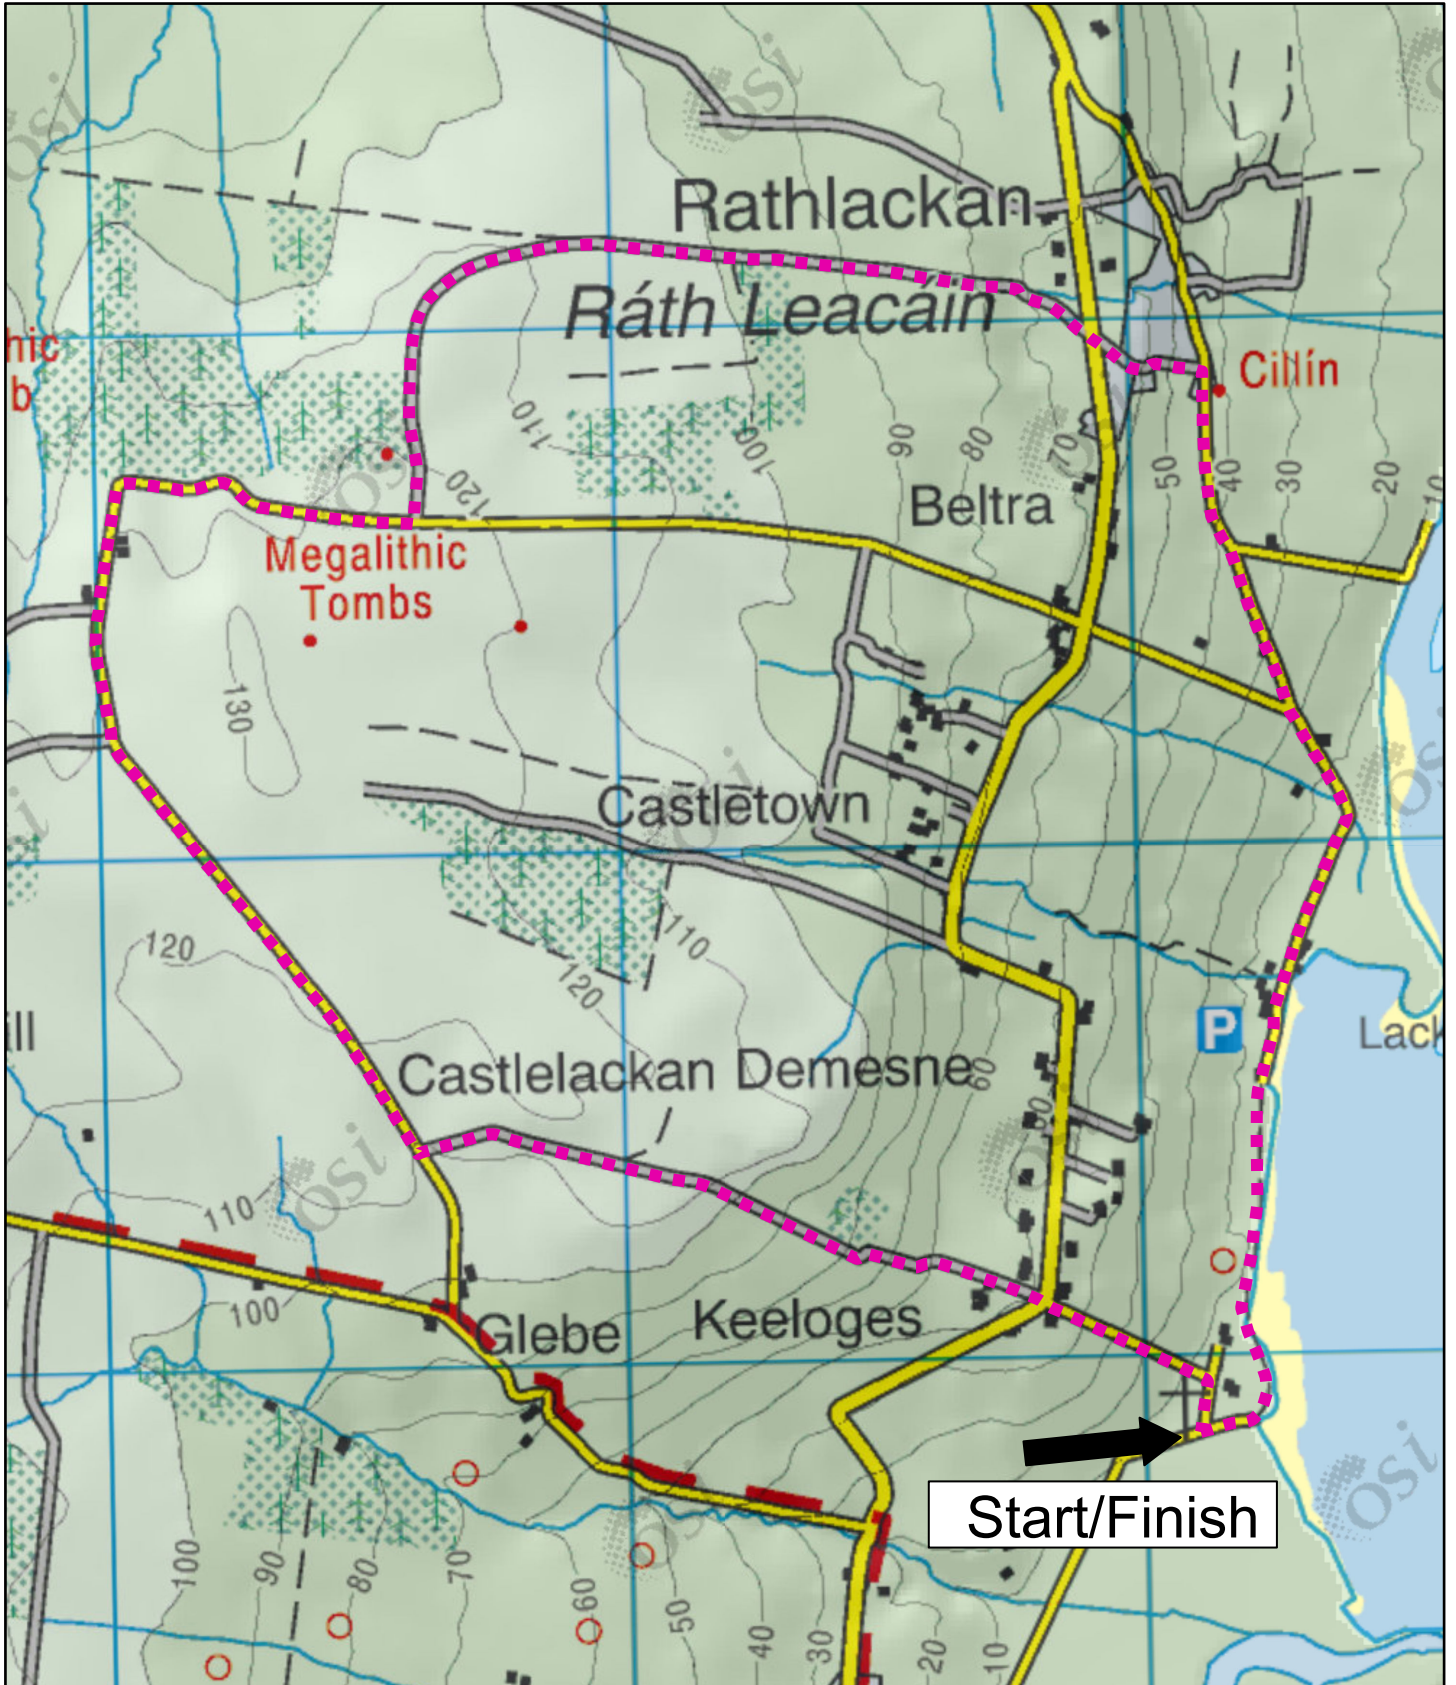

Rathlackan Court Tomb Trail Map

9/9/2024, 6:12:02 PM

Trails

Walking Trail

© Tailte Éireann

Sport Ireland Outdoors
© Ordnance Survey Ireland/Government of Ireland - CYAL50264039