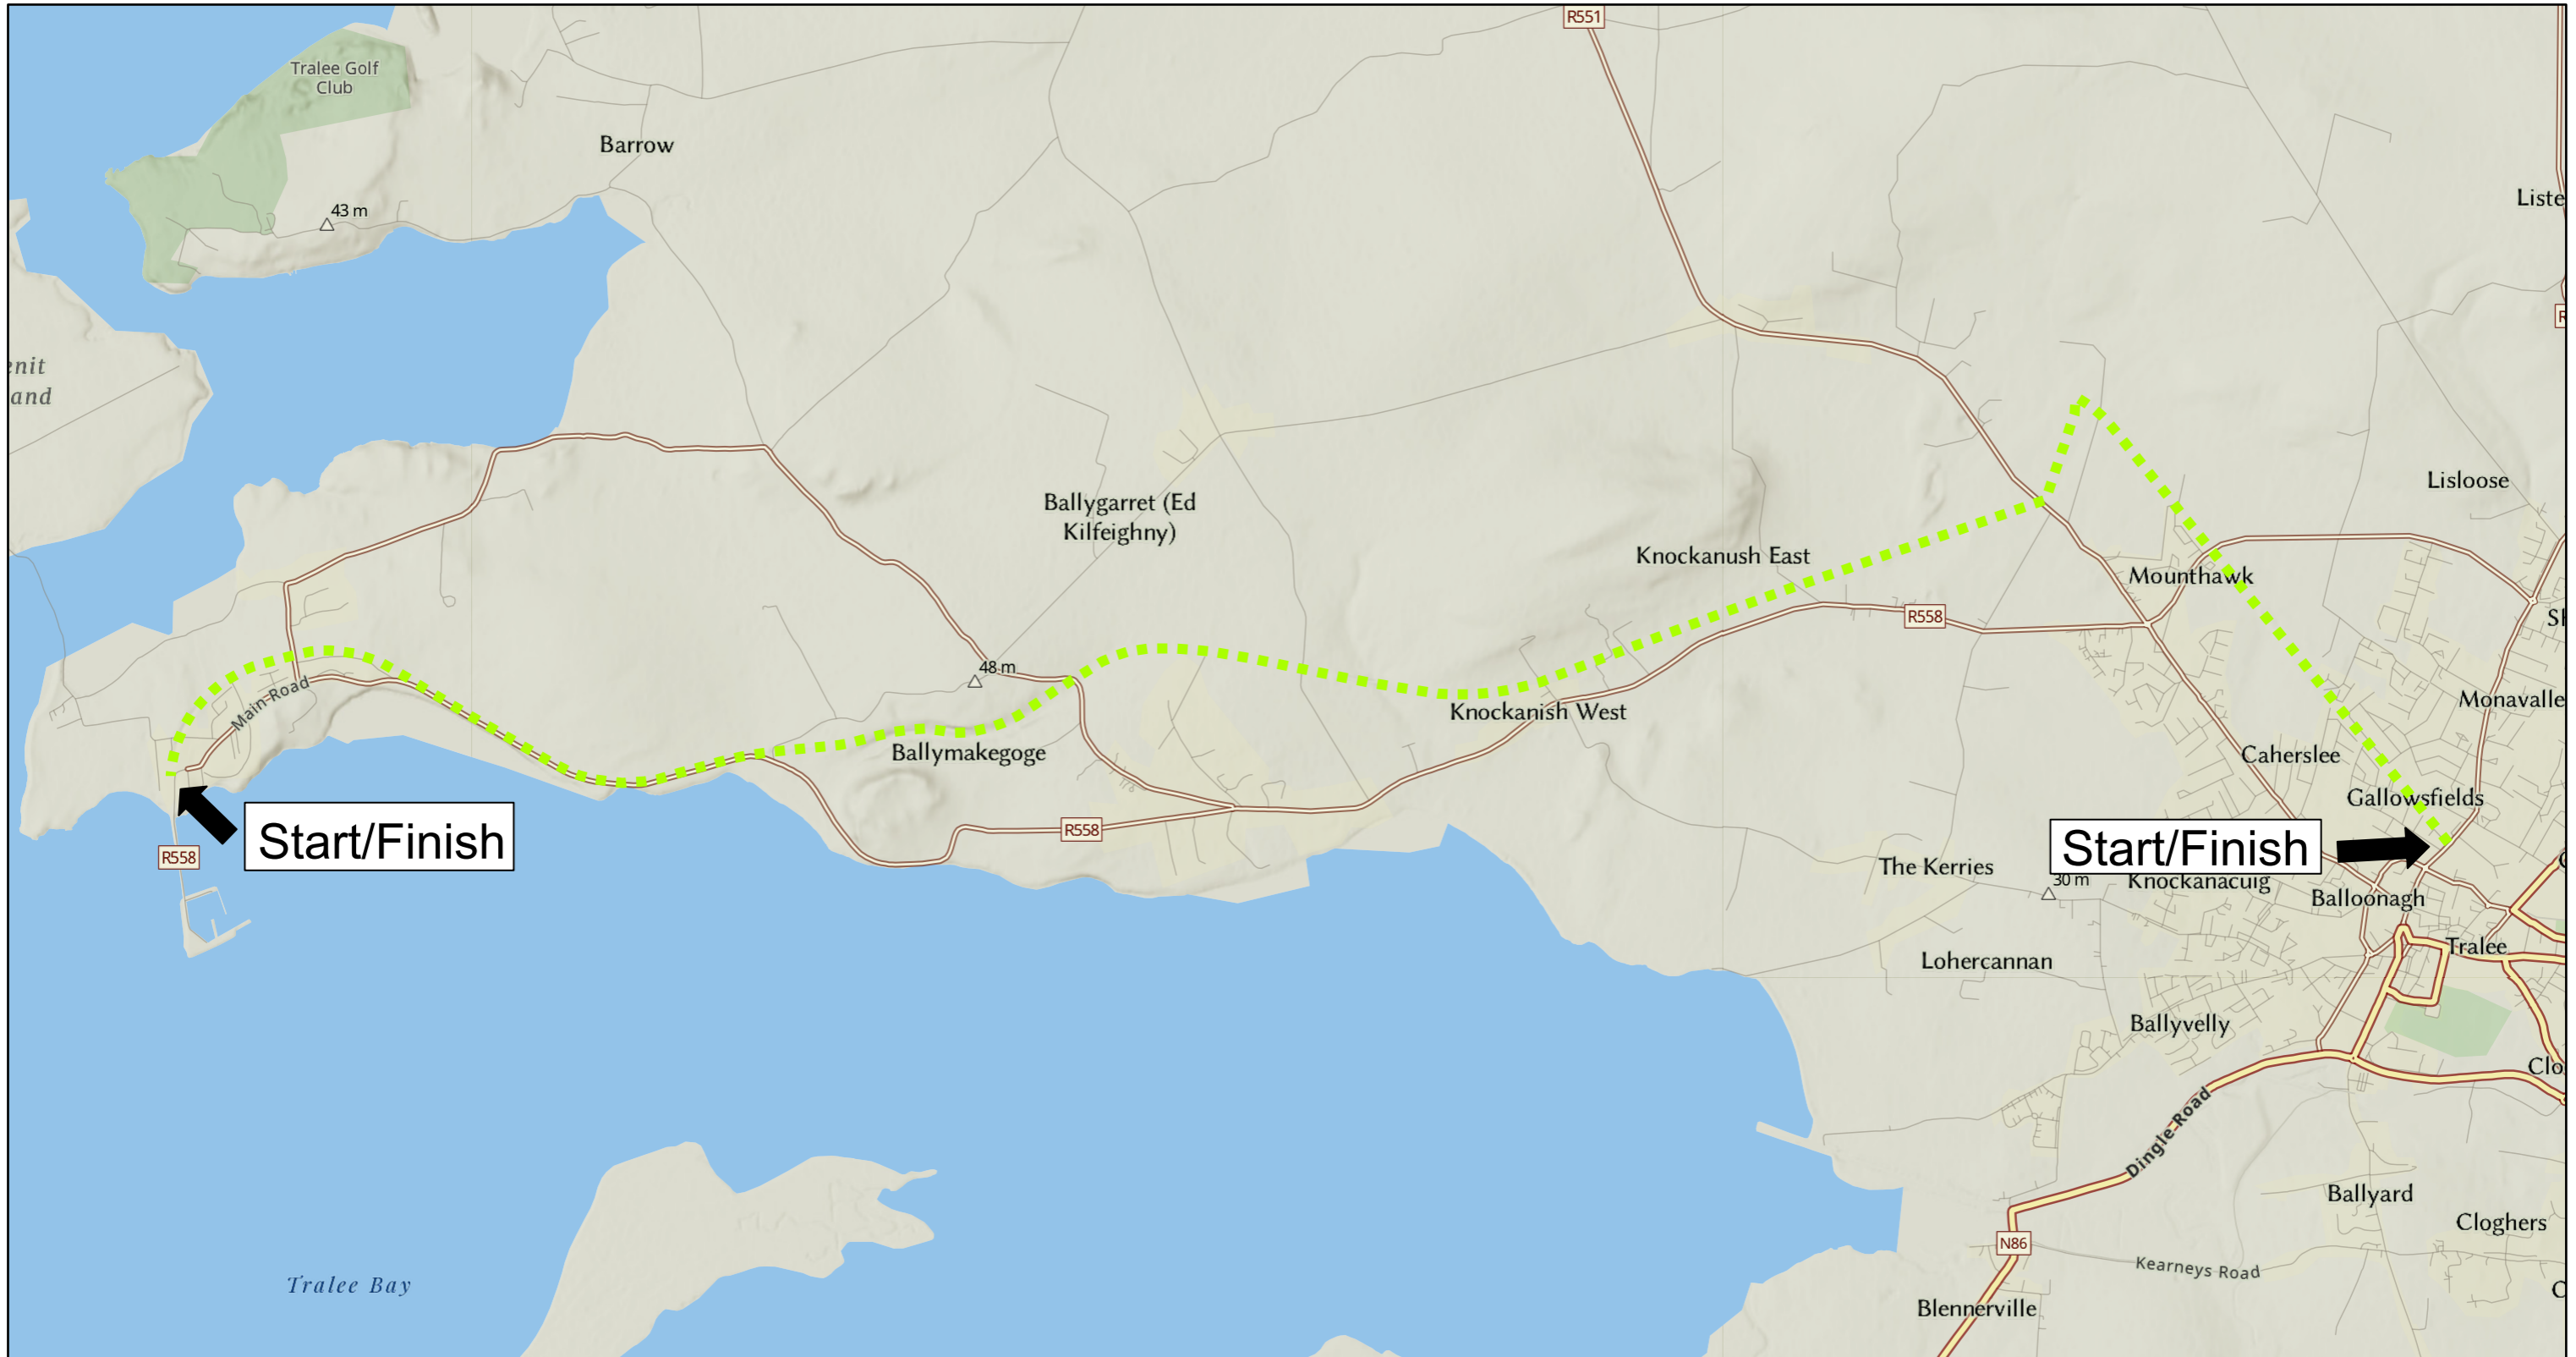

# Kingdom of Kerry Greenways - Tralee to Fenit Map

9/9/2024, 7:51:00 PM

Trails

Greenway

1:50,000

Esri, Intermap, NASA, NGA, USGS, Esri, TomTom, Garmin, Foursquare, METI/NASA, USGS