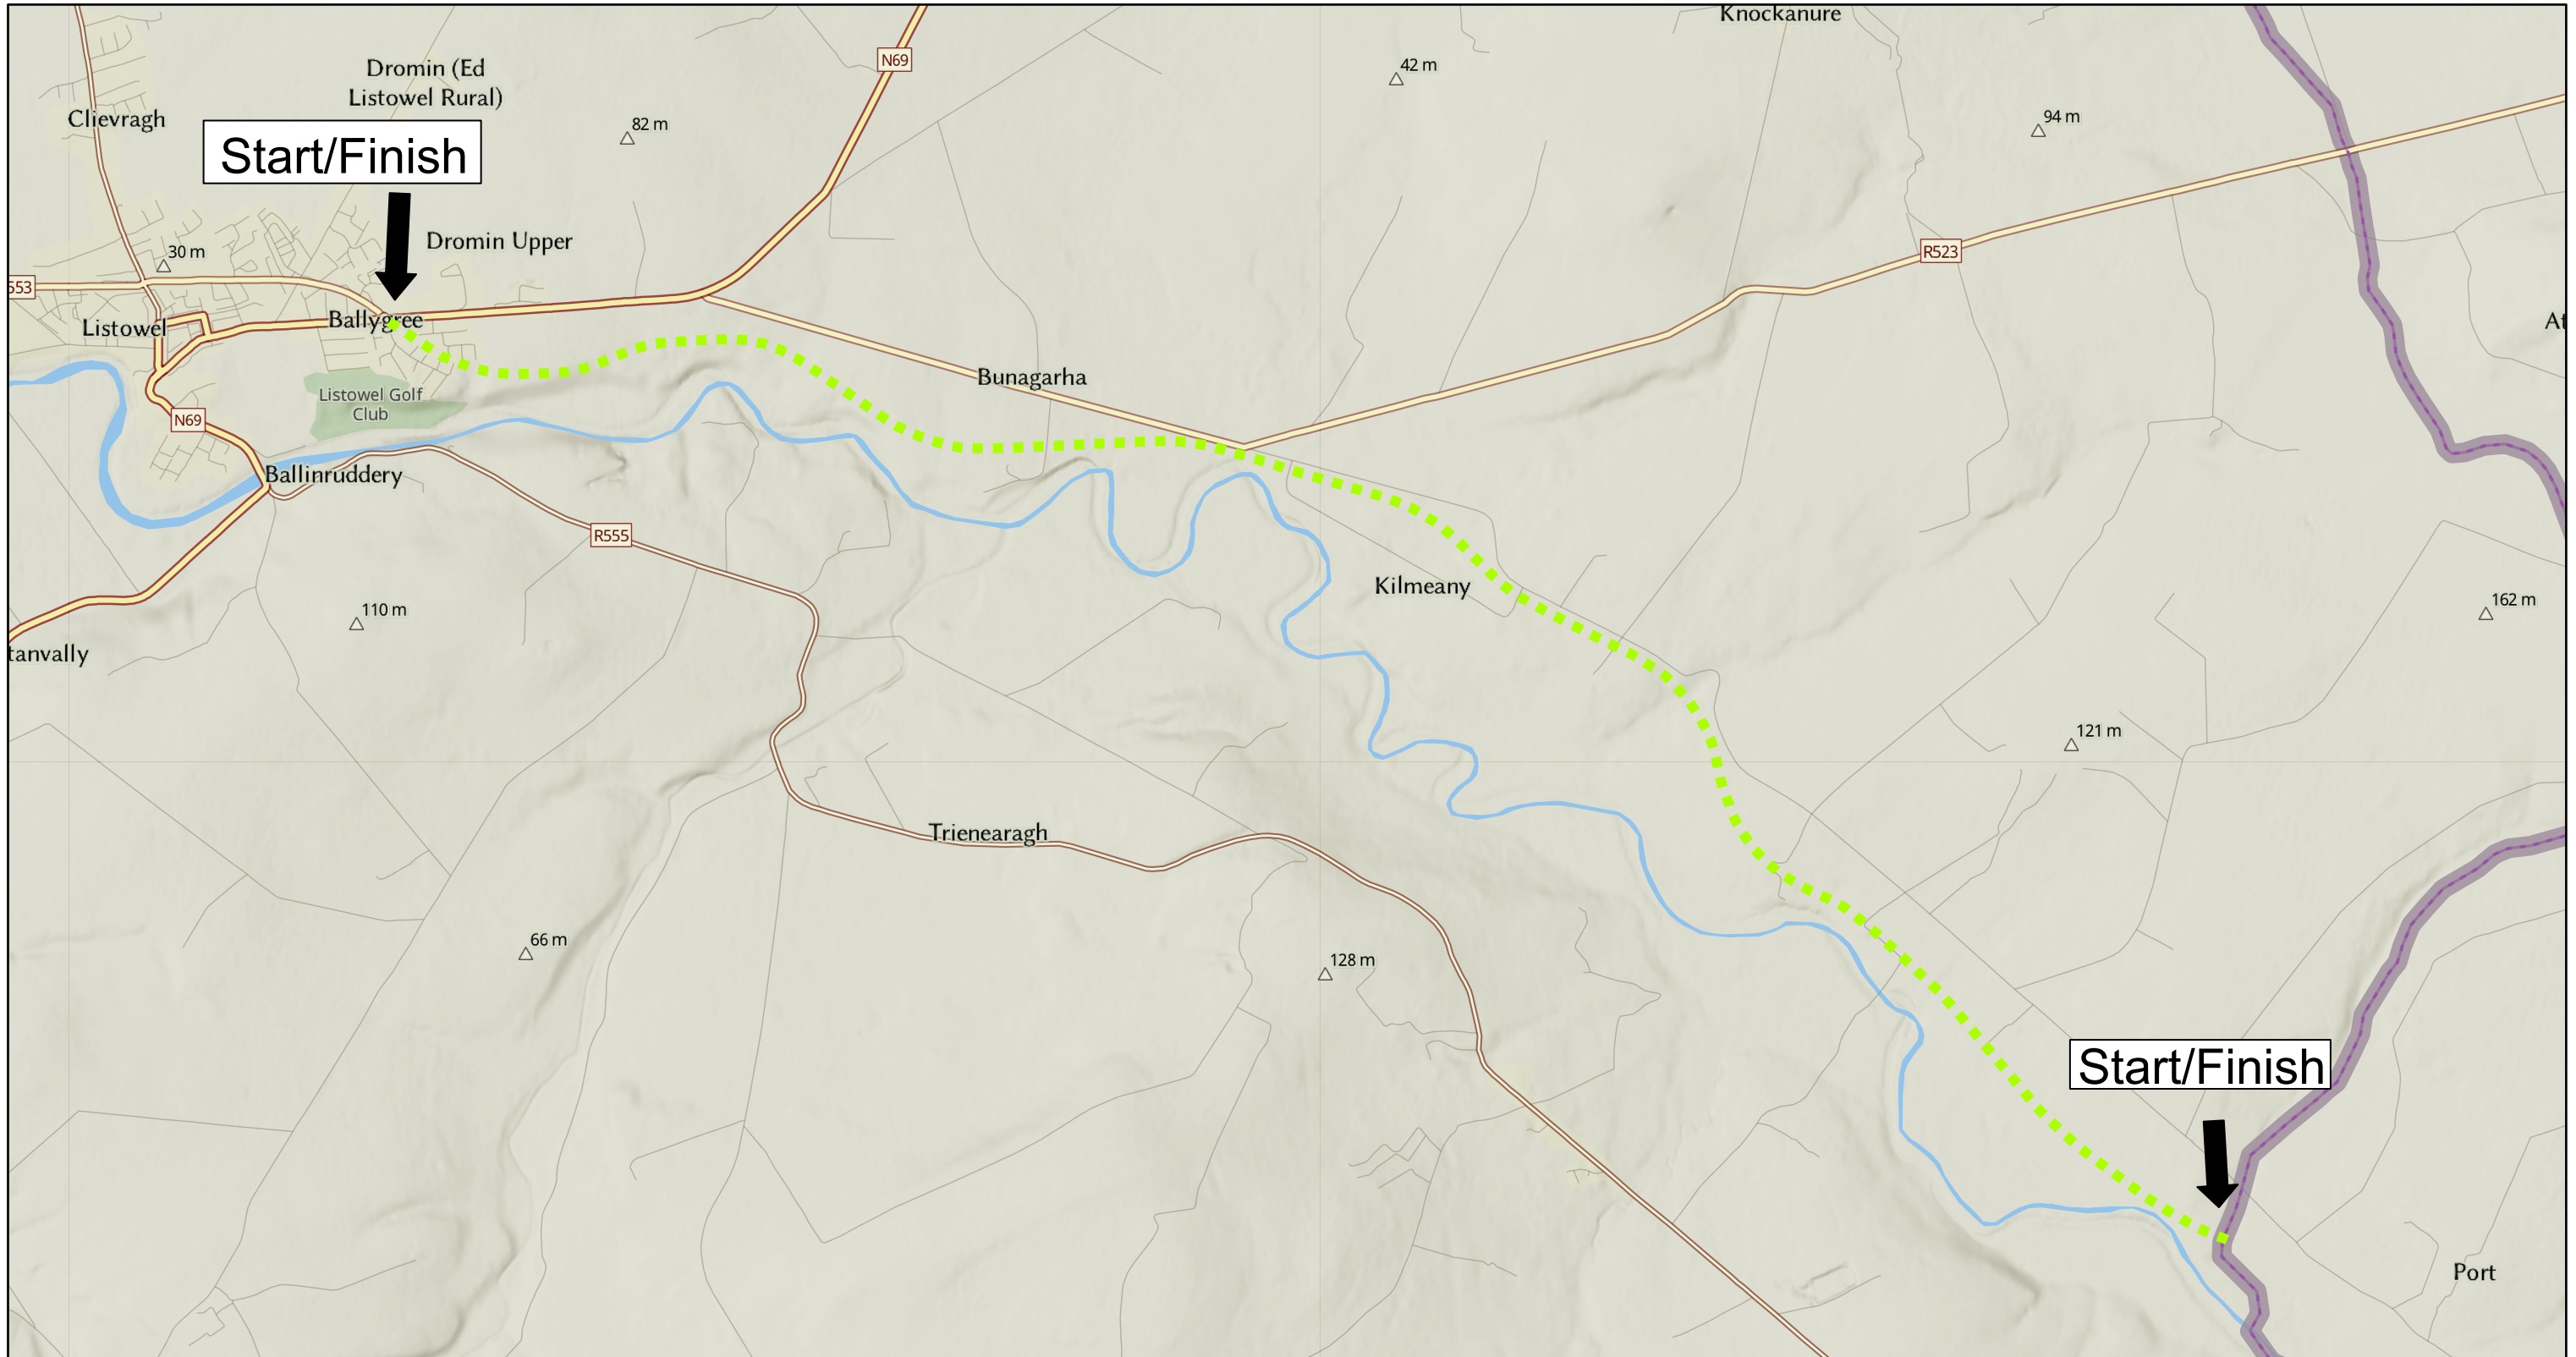

Kingdom of Kerry Greenways - Listowel to Limerick Map

9/9/2024, 7:54:46 PM

Trails

Greenway

Esri, Intermap, NASA, NGA, USGS, Esri, TomTom, Garmin, Foursquare, METI/NASA, USGS