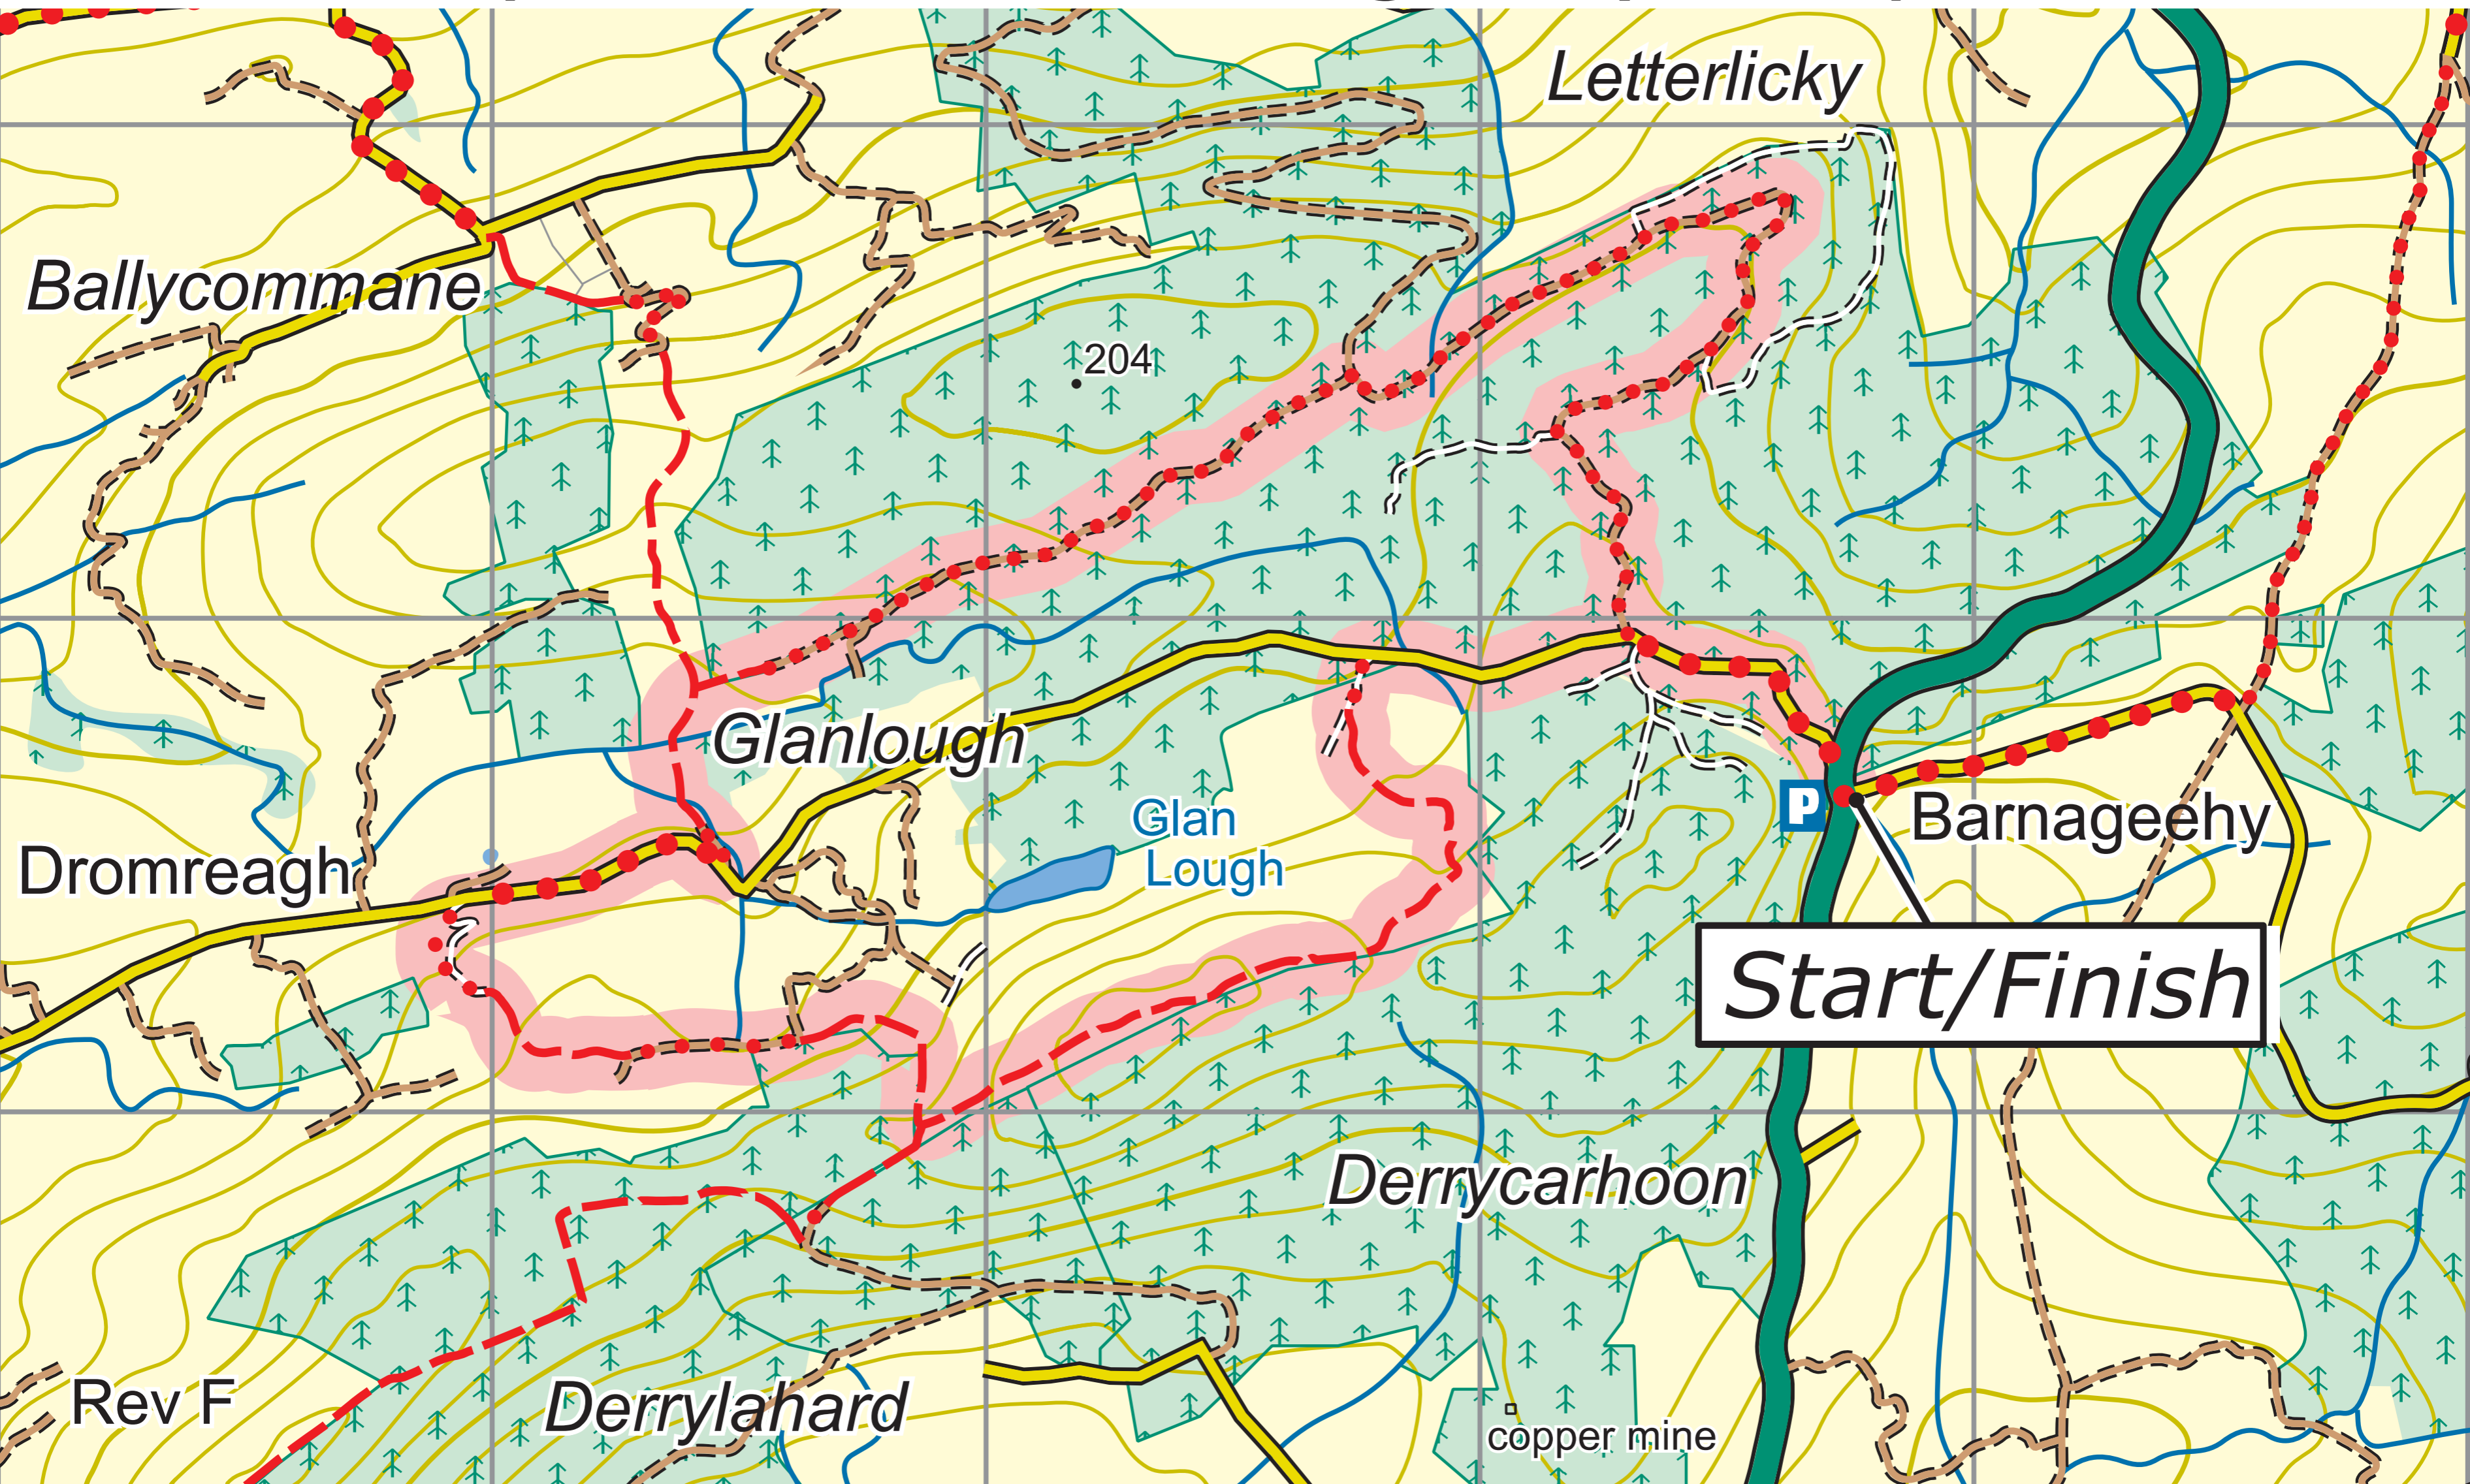

# Sheep's Head - Barnageehy Loop

**Start/Finish**

Letterlicky

Ballycommane

Glanlough

Glan Lough

Barnageehy

Derrycarhoon

Derrylahard

Dromreagh

Rev F

copper mine

204

P