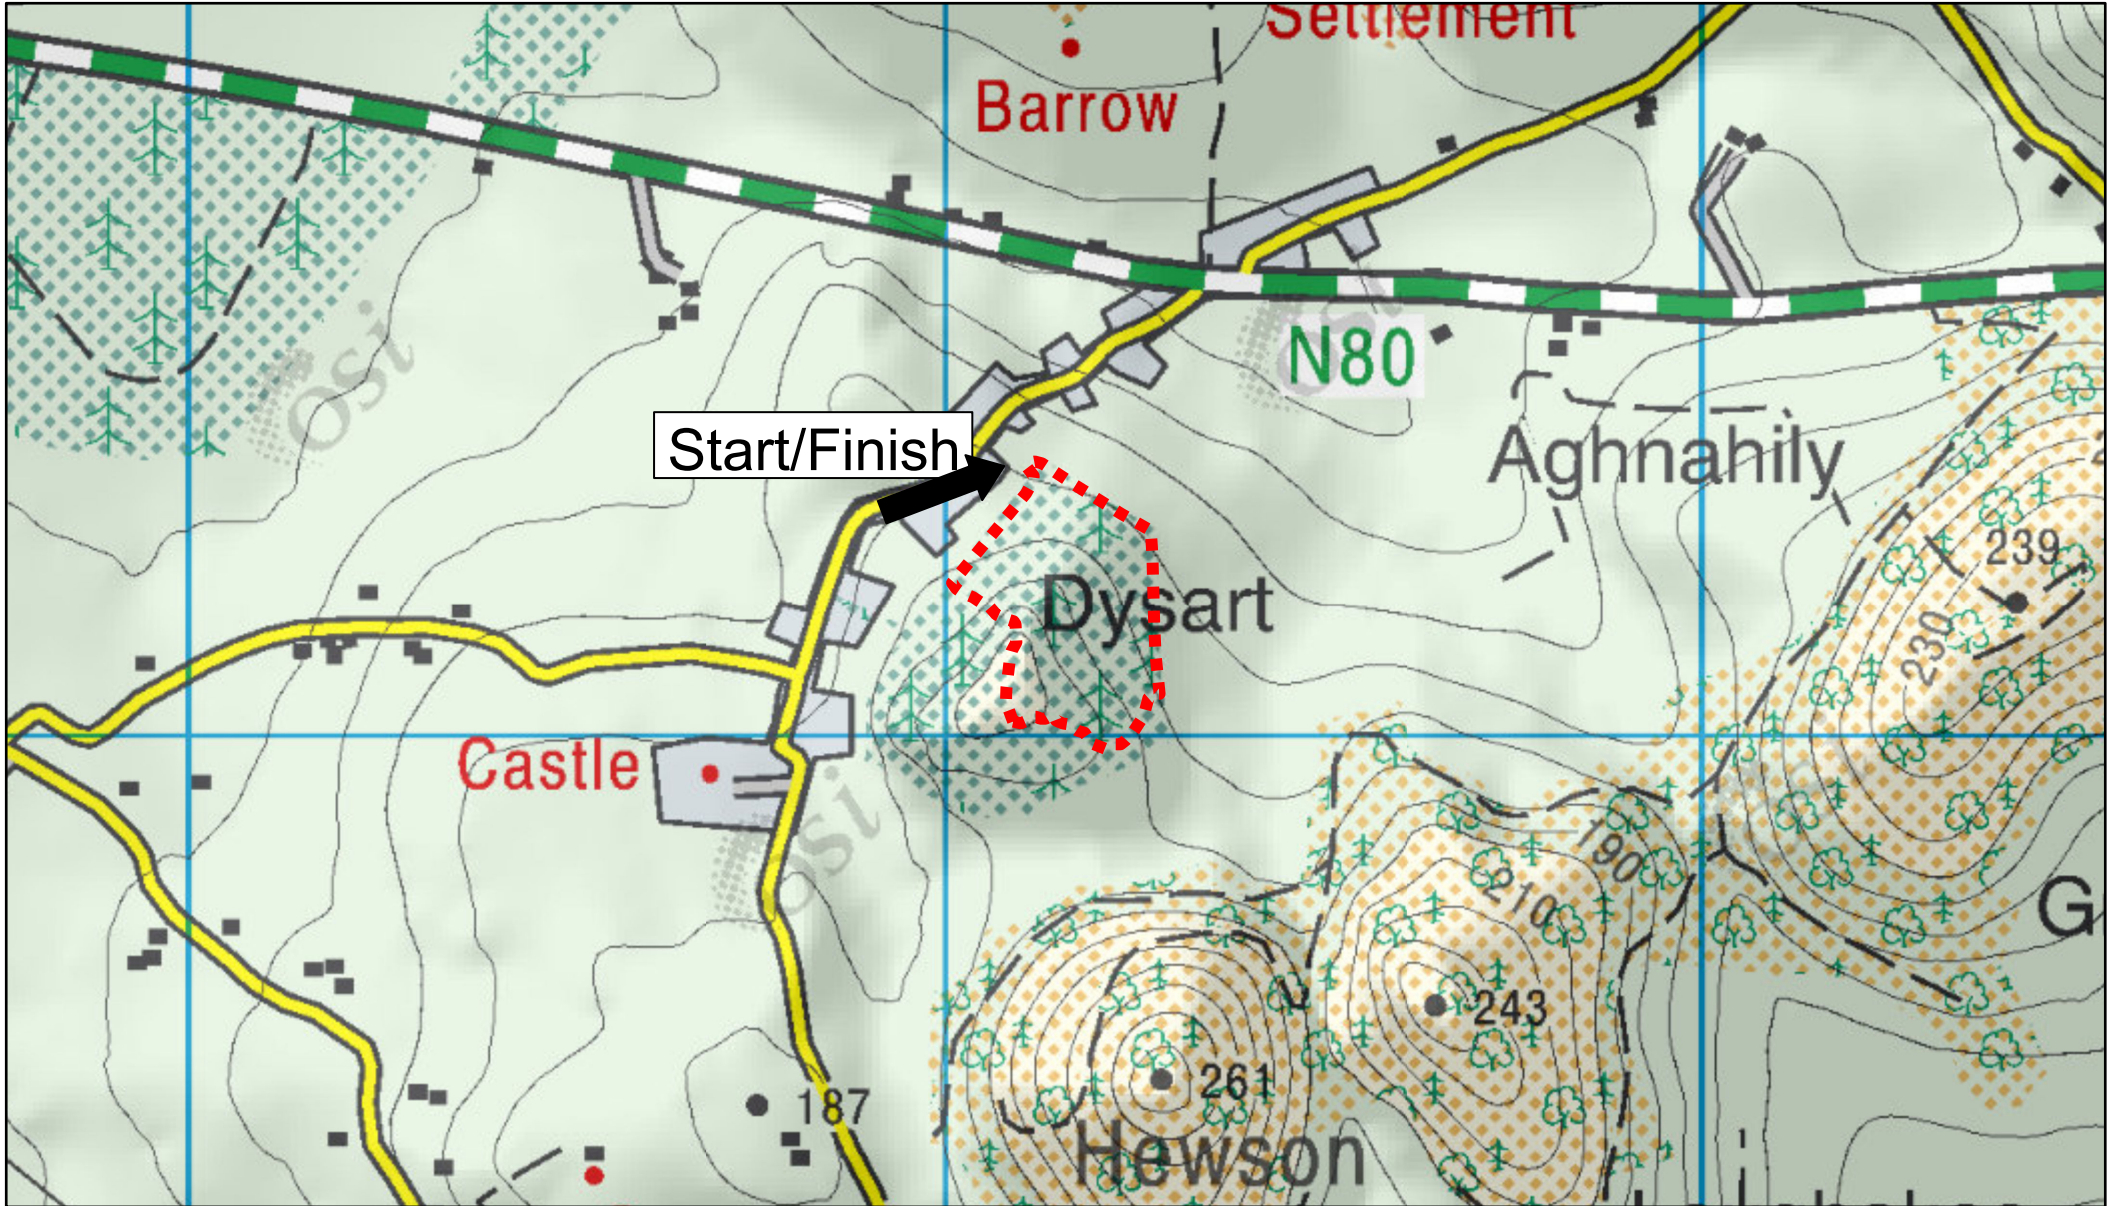

# Carrigmeal Woodland - Sheep's Walk Trail Map

6/7/2024, 12:12:11 PM

Trail